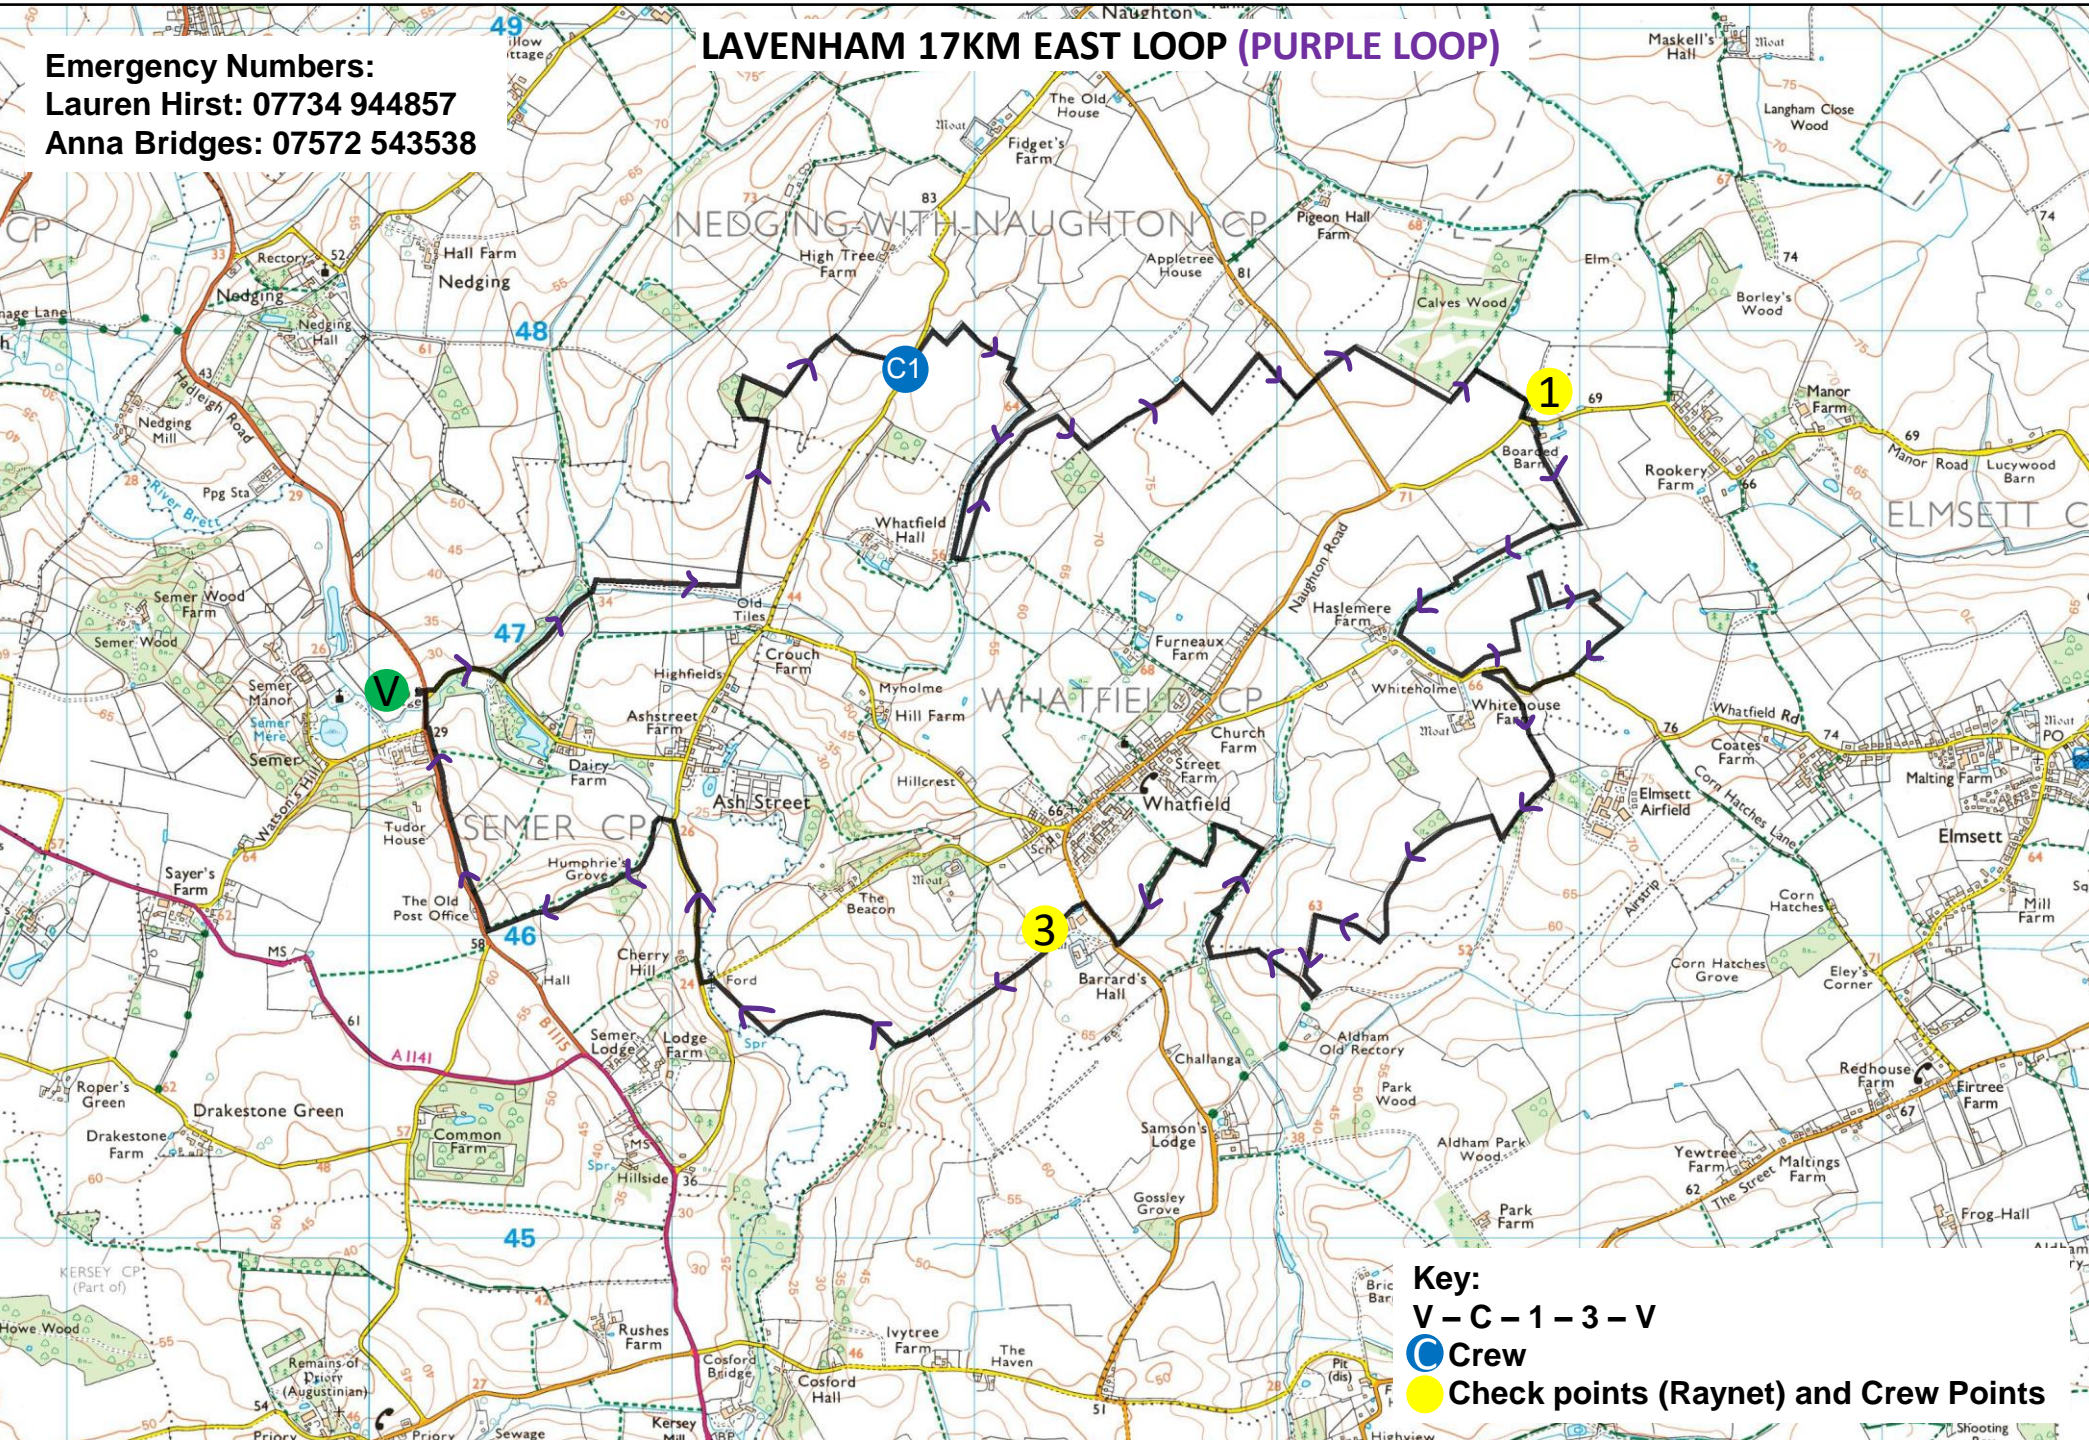

99 TL 0 TM 1 2 3 4 5

Emergency Numbers:
Lauren Hirst: 07734 944857
Anna Bridges: 07572 543538

LAVENHAM 17KM EAST LOOP (PURPLE LOOP)

NEDGING WITH NAUGHTON CP

WHATFIELD CP

SEMER CP

ELMSETT CP

Key:
V - C - 1 - 3 - V
● Crew
● Check points (Raynet) and Crew Points